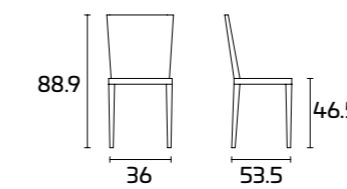

Frame, seat and back:
Dark Oak SCAV 636

Frame:
Dark Oak SCAV 636
Seat and back:
Cream Leather

Frame, seat and back:
Absolute White Oak SCAV 670

WEIMAR

Please consult the QR Code
for information about
available finishes.

PRODUCT SPECIFICATIONS

Frame: In painted solid Ash wood

Seat and back: In curved painted Ash
veneered plywood or in leather