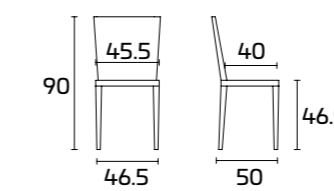

Frame:
Painted matt Dove Grey
Seat and back:
Matt Dove Grey Genuine Leather

UNIQUE

Please consult the QR Code for information about available finishes.

PRODUCT SPECIFICATIONS

Frame: In painted metal

Seat and back: In regenerated leather